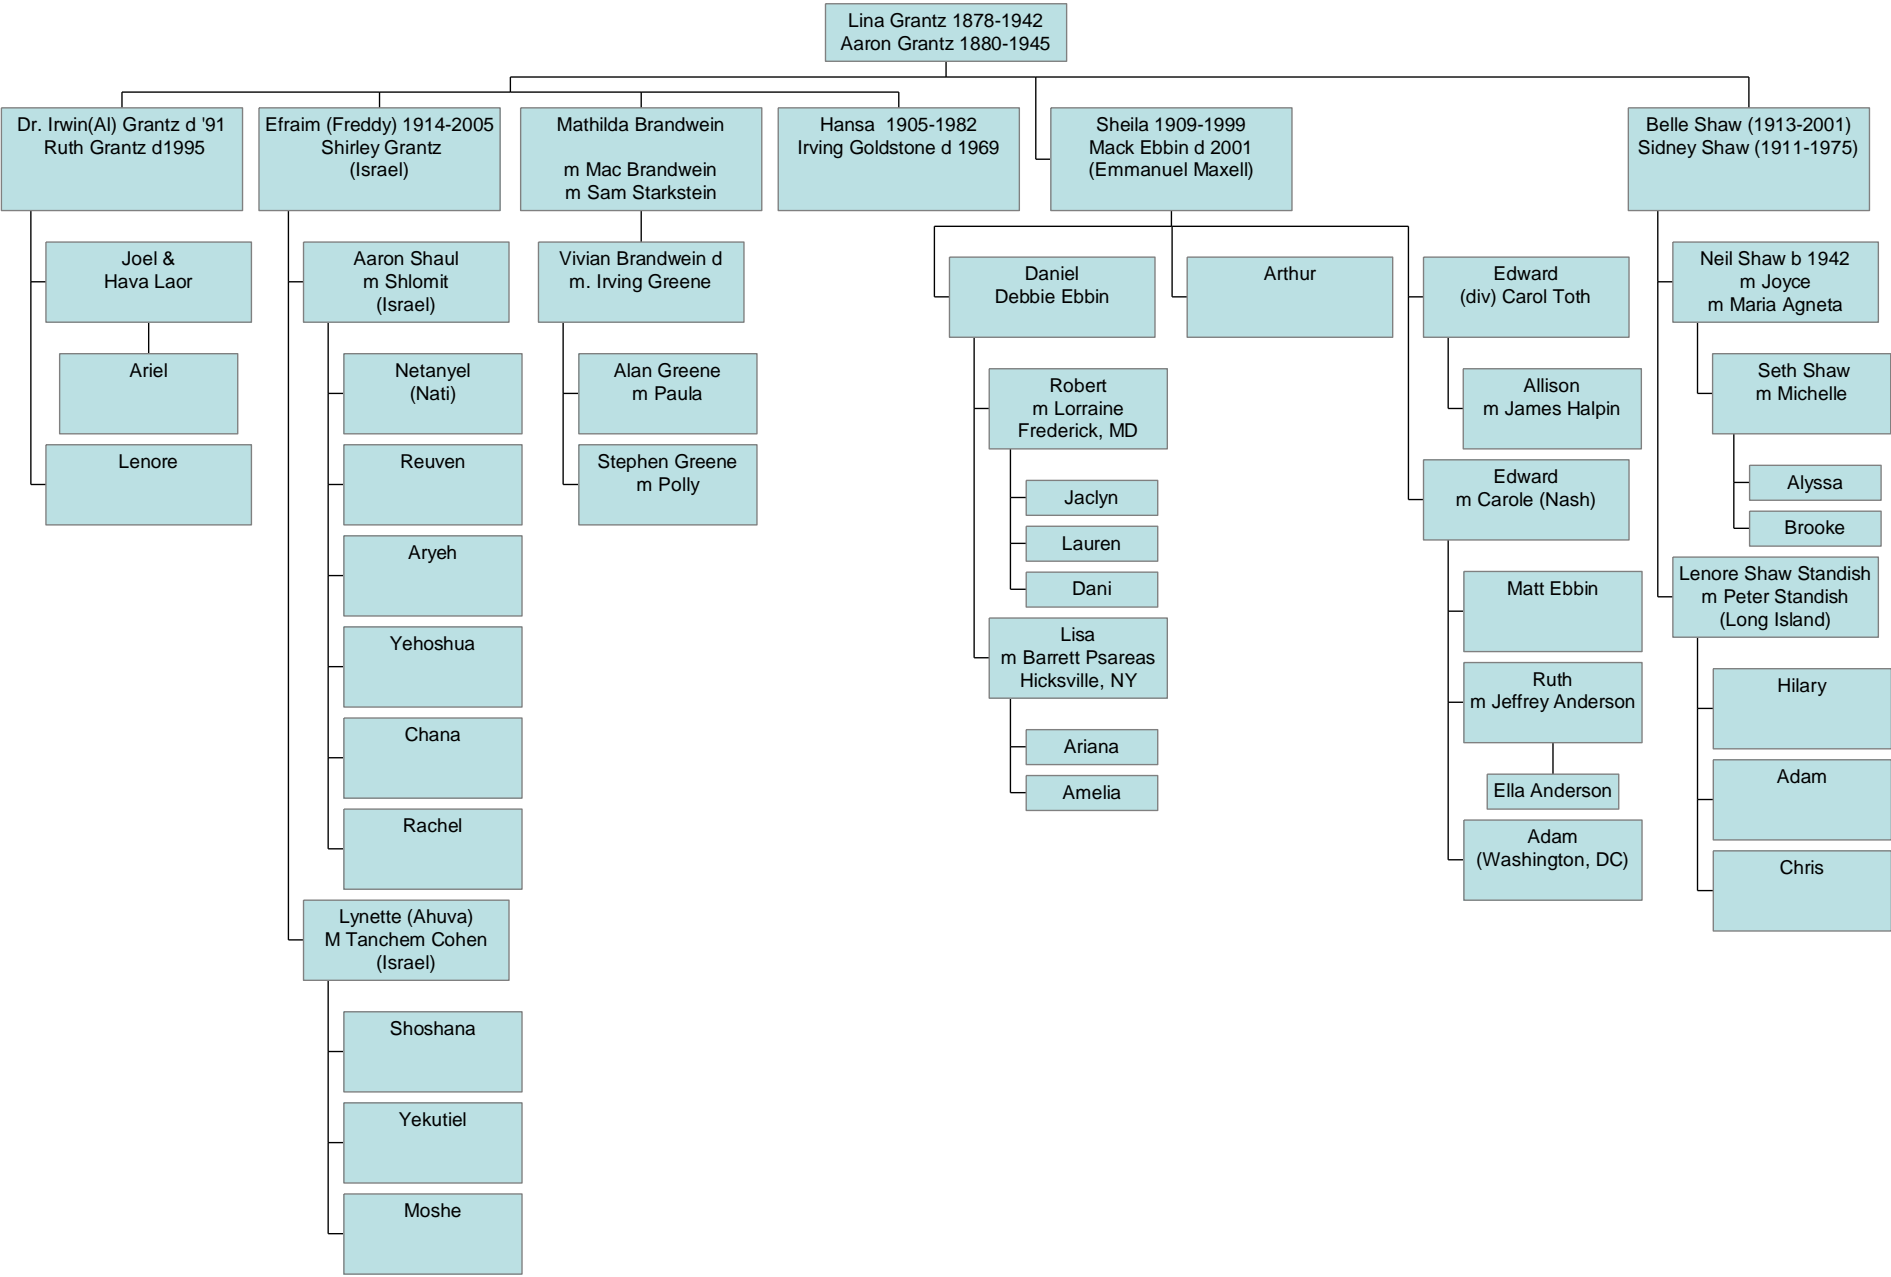

Lina Goldfarb Grantz