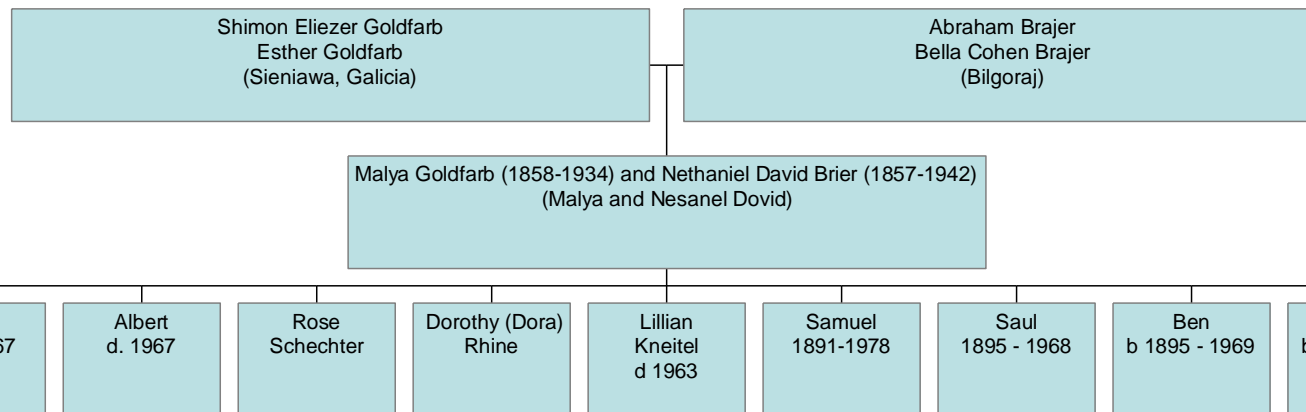

# The Goldfarb Family Tree

As of: September, 2015

Dear Cousins: Please contact me for corrections or additions: [amylewis18@hotmail.com](mailto:amylewis18@hotmail.com)  
See [www.Geni.com](http://www.Geni.com) for complete family tree

# Family of Shimon Eliezer and Esther Schendel