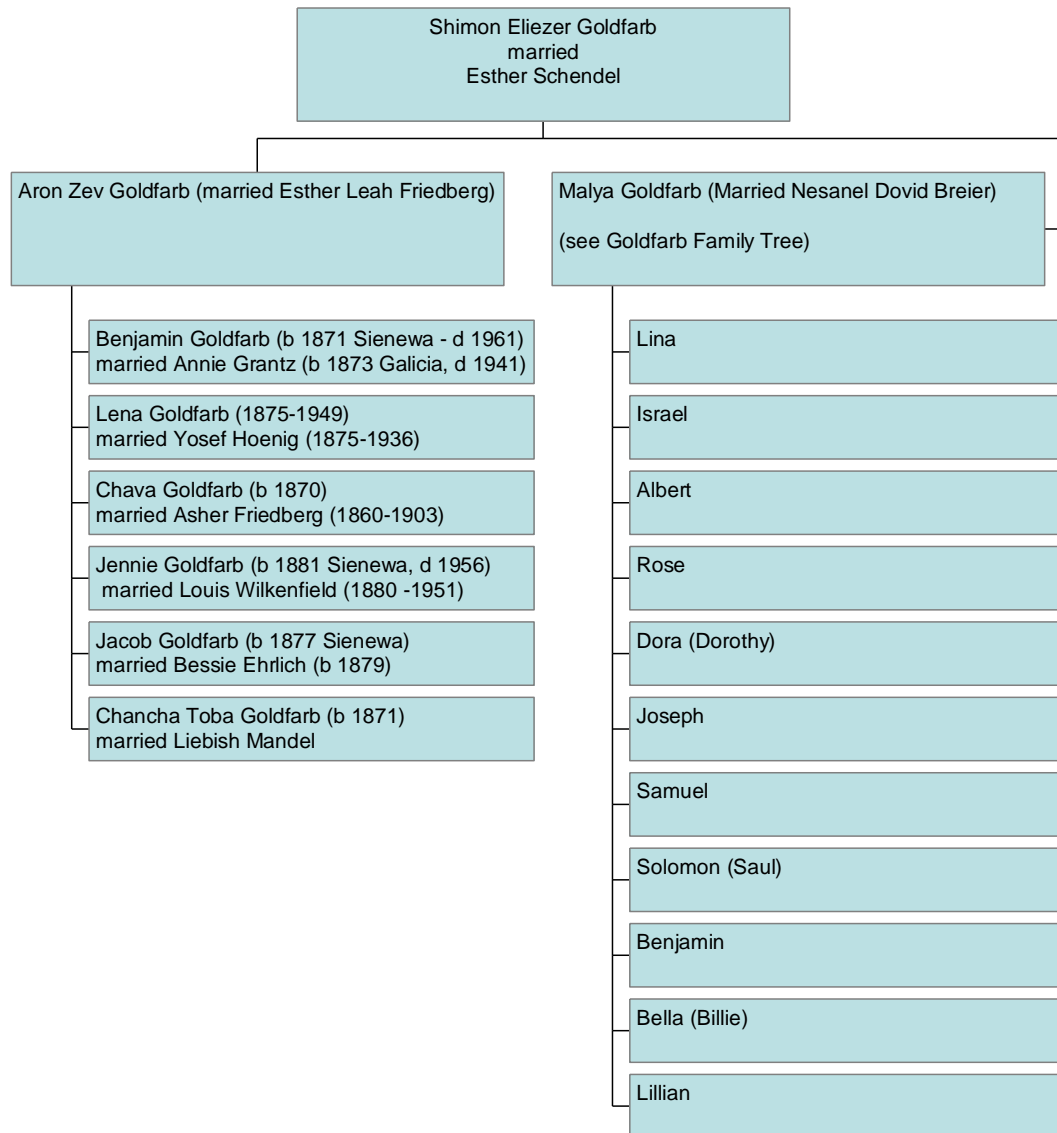

# The Goldfarb Family Tree

As of: September, 2015

Dear Cousins: Please contact me for corrections or additions: [amylewis18@hotmail.com](mailto:amylewis18@hotmail.com)  
See [www.Geni.com](http://www.Geni.com) for complete family tree

# Family of Shimon Eliezer and Esther Schendel